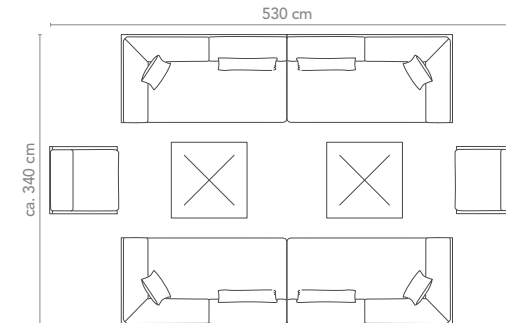

Arrangement L

Arrangement bestehend aus: Arrangement comprised of:
2x clu-217-307-... Recamiere rechts, geschlossen Recamiere right, closed
2x clu-216-307-... Recamiere links, geschlossen Recamiere left, closed
2x clu-200-307-... Lounge Sessel Lounge Chair
Tische zuzüglich: Tables additionally:
2x clu-258-307-... 80x80x30cm Kaffeetisch 80x80x30cm Coffee Table