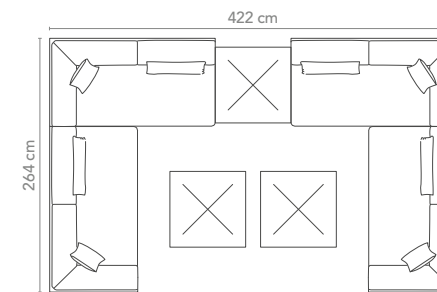

Arrangement K

Arrangement bestehend aus: Arrangement comprised of:
2x clu-217-307-... Recamiere rechts, geschlossen Recamiere right, closed
2x clu-216-307-... Recamiere links, geschlossen Recamiere left, closed
Tische zuzüglich: Tables additionally:
3x clu-258-307-... 80x80x30cm Kaffeetisch 80x80x30cm Coffee Table