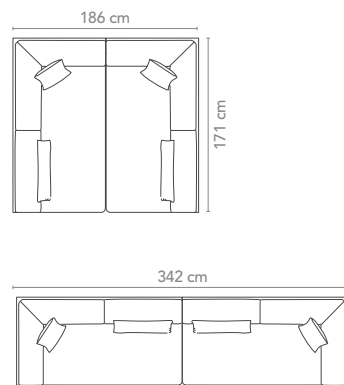

Arrangement B

Arrangement bestehend aus: Arrangement comprised of:
1x clu-216-307-... Recamiere links, geschlossen Recamiere left, closed
1x clu-217-307-... Recamiere rechts, geschlossen Recamiere right, closed